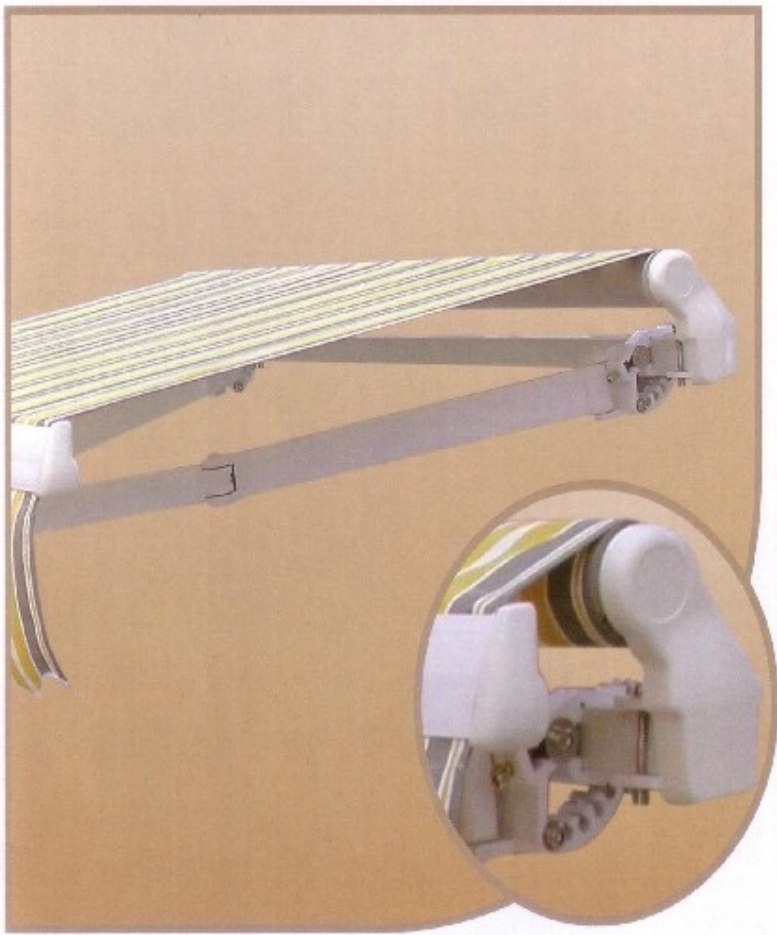

If you want to stop glaring sun light, while having bright and soft sunshine or enjoy the nice scenery outside windows and so, Sanli folding arm awnings are your best choice. The functions of sunlight shading and light collecting are united harmonically, so that new ideas can be realized fully to design external walls with changeable and soft appearance.