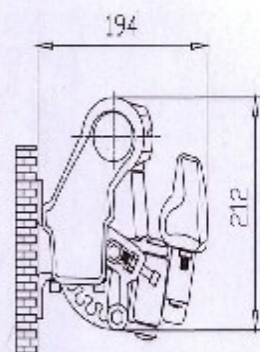

0263曲臂式遮阳篷，工作是使用机械装置和曲臂装置系统，在弹簧的作用下，产生伸缩张力，整个曲臂组由臂止动件实现5~70度任意精确平行调整。可通过不同传动系统：手动曲柄操纵、电机操纵。结构骨架采用高强铝合金/锌合金/优质钢材/ABS树脂/聚丙烯PP制成。而螺栓和螺丝均由不锈钢制成。可适用于混凝土、砖墙、木质、轻钢龙骨等硬型墙体安装，还可以实现吊顶安装。最大适用伸出长度为3.50米。

In 0263 folding arm awning, the mechanical devices and folding arms can create stretching and attracting forces under the action of springs. The folding arms can be adjusted parallel and precisely by the arm stops in any angle between 5-70 degree. The awning can be controlled manually and electrically through different driving devices. The structural frames are made of high strength aluminum alloy / zinc alloy / high grade steel / ABS resin / polypropylene. The bolts and screws are made of stainless steel. The awning is suitable for hard walls, such as: concrete walls, brick walls, wooden walls, light gage steel joist walls etc., and can be installed on ceiling also. The biggest extension length is 3.50 meter.