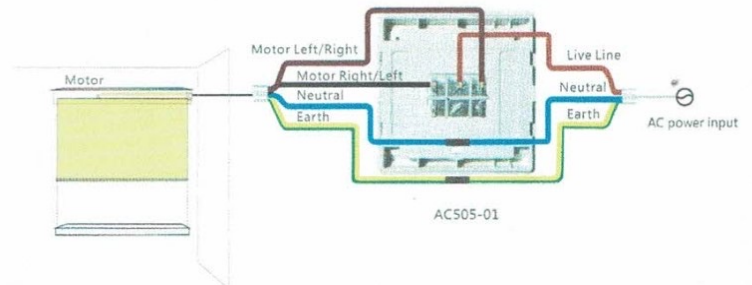

Wiring diagram

Parameters

Model NO.	AC505-01
Working Voltage	230VAC 50/60Hz; 120VAC 60Hz;
Working Temp	-40°C~+85°C
Contact Rating	230V 10A
Operation Mode	Manual