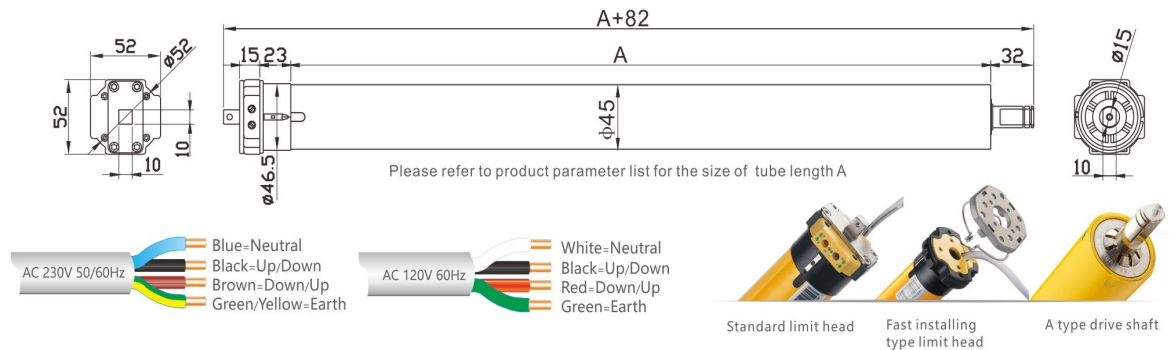

AM45 Series | Tubular Motor

Motor Dimensions

Parameters

Model No.	Rated Torque	Rated RPM	Motor Diameter	Tube Length A	Rated Voltage	Rated Power	Rated Current	IP Class
AC230V 50/60Hz								
AM45-10/17	10N.m	17rpm	45mm	440mm	230V	135W	0.6A	IP44
AM45-15/17	15N.m	17rpm	45mm	440mm	230V	135W	0.6A	IP44
AM45-20/12	20N.m	12rpm	45mm	440mm	230V	135W	0.6A	IP44
AM45-10/30	10N.m	30rpm	45mm	482mm	230V	170W	0.735A	IP44
AM45-15/30	15N.m	30rpm	45mm	502mm	230V	200W	0.89A	IP44
AM45-20/30	20N.m	30rpm	45mm	520mm	230V	250W	1.089A	IP44
AM45-20/17	20N.m	17rpm	45mm	482mm	230V	170W	0.735A	IP44
AM45-30/17	30N.m	17rpm	45mm	502mm	230V	200W	0.89A	IP44
AM45-30/12	30N.m	12rpm	45mm	482mm	230V	190W	0.83A	IP44
AM45-40/12	40N.m	12rpm	45mm	502mm	230V	200W	0.89A	IP44
AM45-50/12	50N.m	12rpm	45mm	520mm	230V	250W	1.089A	IP44
AM45-65/12	65N.m	12rpm	45mm	540mm	230V	330W	1.52A	IP44
AC120V 60Hz								
AM45-10/17	10N.m	17rpm	45mm	440mm	120V	135W	1.15A	IP44
AM45-15/17	15N.m	17rpm	45mm	440mm	120V	135W	1.15A	IP44
AM45-20/12	20N.m	12rpm	45mm	440mm	120V	135W	1.15A	IP44
AM45-10/30	10N.m	30rpm	45mm	482mm	120V	170W	1.4A	IP44
AM45-15/30	15N.m	30rpm	45mm	502mm	120V	200W	1.7A	IP44
AM45-20/30	20N.m	30rpm	45mm	520mm	120V	300W	2.50A	IP44
AM45-20/17	20N.m	17rpm	45mm	482mm	120V	170W	1.4A	IP44
AM45-30/17	30N.m	17rpm	45mm	502mm	120V	200W	1.7A	IP44
AM45-30/12	30N.m	12rpm	45mm	482mm	120V	170W	1.4A	IP44
AM45-40/12	40N.m	12rpm	45mm	502mm	120V	200W	1.7A	IP44
AM45-50/12	50N.m	12rpm	45mm	520mm	120V	300W	2.50A	IP44