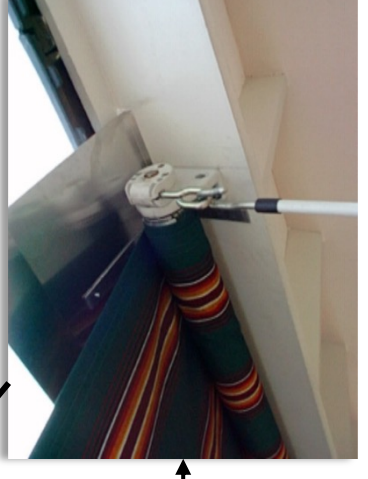

Retractable Awning Details