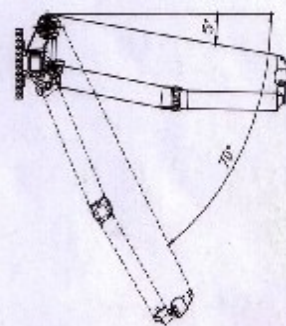

0263曲臂式遮阳篷，工作是使用机械装置和曲臂装置系统，在弹簧的作用下，产生伸缩张力，整个曲臂组由臂止动件实现5~70度任意精确平行调整。可通过不同传动系统：手动曲柄操纵、电机操纵。结构骨架采用高强铝合金/锌合金/优质钢材/ABS树脂/聚丙烯PP制成。而螺栓和螺丝均由不锈钢制成。可适用于混凝土、砖墙、木质、轻钢龙骨等硬型墙体安装，还可以实现吊顶安装。最大适用伸出长度为3.50米。

In 0263 folding arm awning, the mechanical devices and folding arms can create stretching and attracting forces under the action of springs. The folding arms can be adjusted parallel and precisely by the arm stops in any angle between 5-70 degree. The awning can be controlled manually and electrically through different driving devices. The structural frames are made of high strength aluminum alloy / zinc alloy / high grade steel / ABS resin / polypropylene. The bolts and screws are made of stainless steel. The awning is suitable for hard walls, such as: concrete walls, brick walls, wooden walls, light gage steel joist walls etc., and can be installed on ceiling also. The biggest extension length is 3.50 meter.