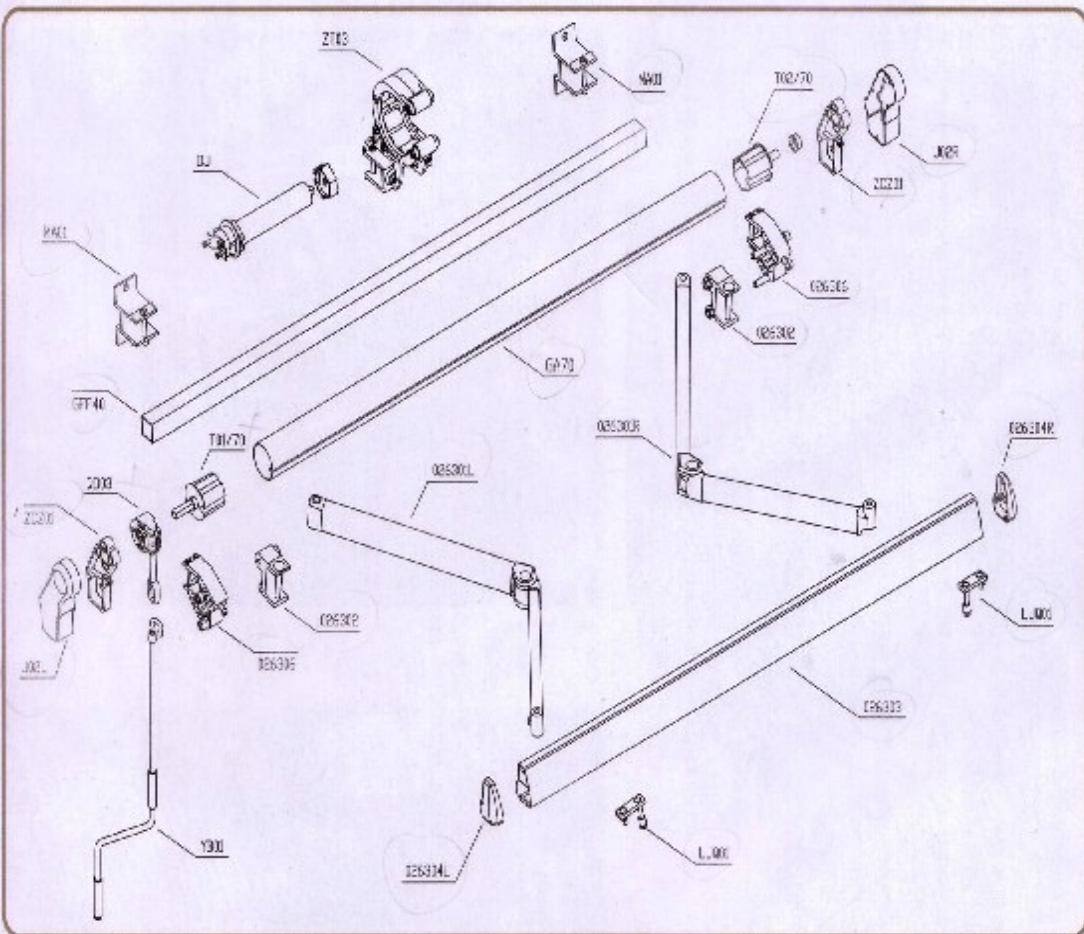

0263曲臂式遮阳篷，工作是使用机械装置和曲臂装置系统，在弹簧的作用下，产生伸缩张力，整个曲臂组由臂止动件实现5~70度任意精确平行调整。可通过不同传动系统：手动曲柄操纵、电机操纵。结构骨架采用高强铝合金/锌合金/优质钢材/ABS树脂/聚丙烯PP制成。而螺栓和螺丝均由不锈钢制成。可适用于混凝土、砖墙、木质、轻钢龙骨等硬型墙体安装，还可以实现吊顶安装。最大适用伸出长度为3.50米。

In 0263 folding arm awning, the mechanical devices and folding arms can create stretching and attracting forces under the action of springs. The folding arms can be adjusted parallel and precisely by the arm stops in any angle between 5-70 degree. The awning can be controlled manually and electrically through different driving devices. The structural frames are made of high strength aluminum alloy / zinc alloy / high grade steel / ABS resin / polypropylene. The bolts and screws are made of stainless steel. The awning is suitable for hard walls, such as: concrete walls, brick walls, wooden walls, light gage steel joist walls etc., and can be installed on ceiling also. The biggest extension length is 3.50 meter.